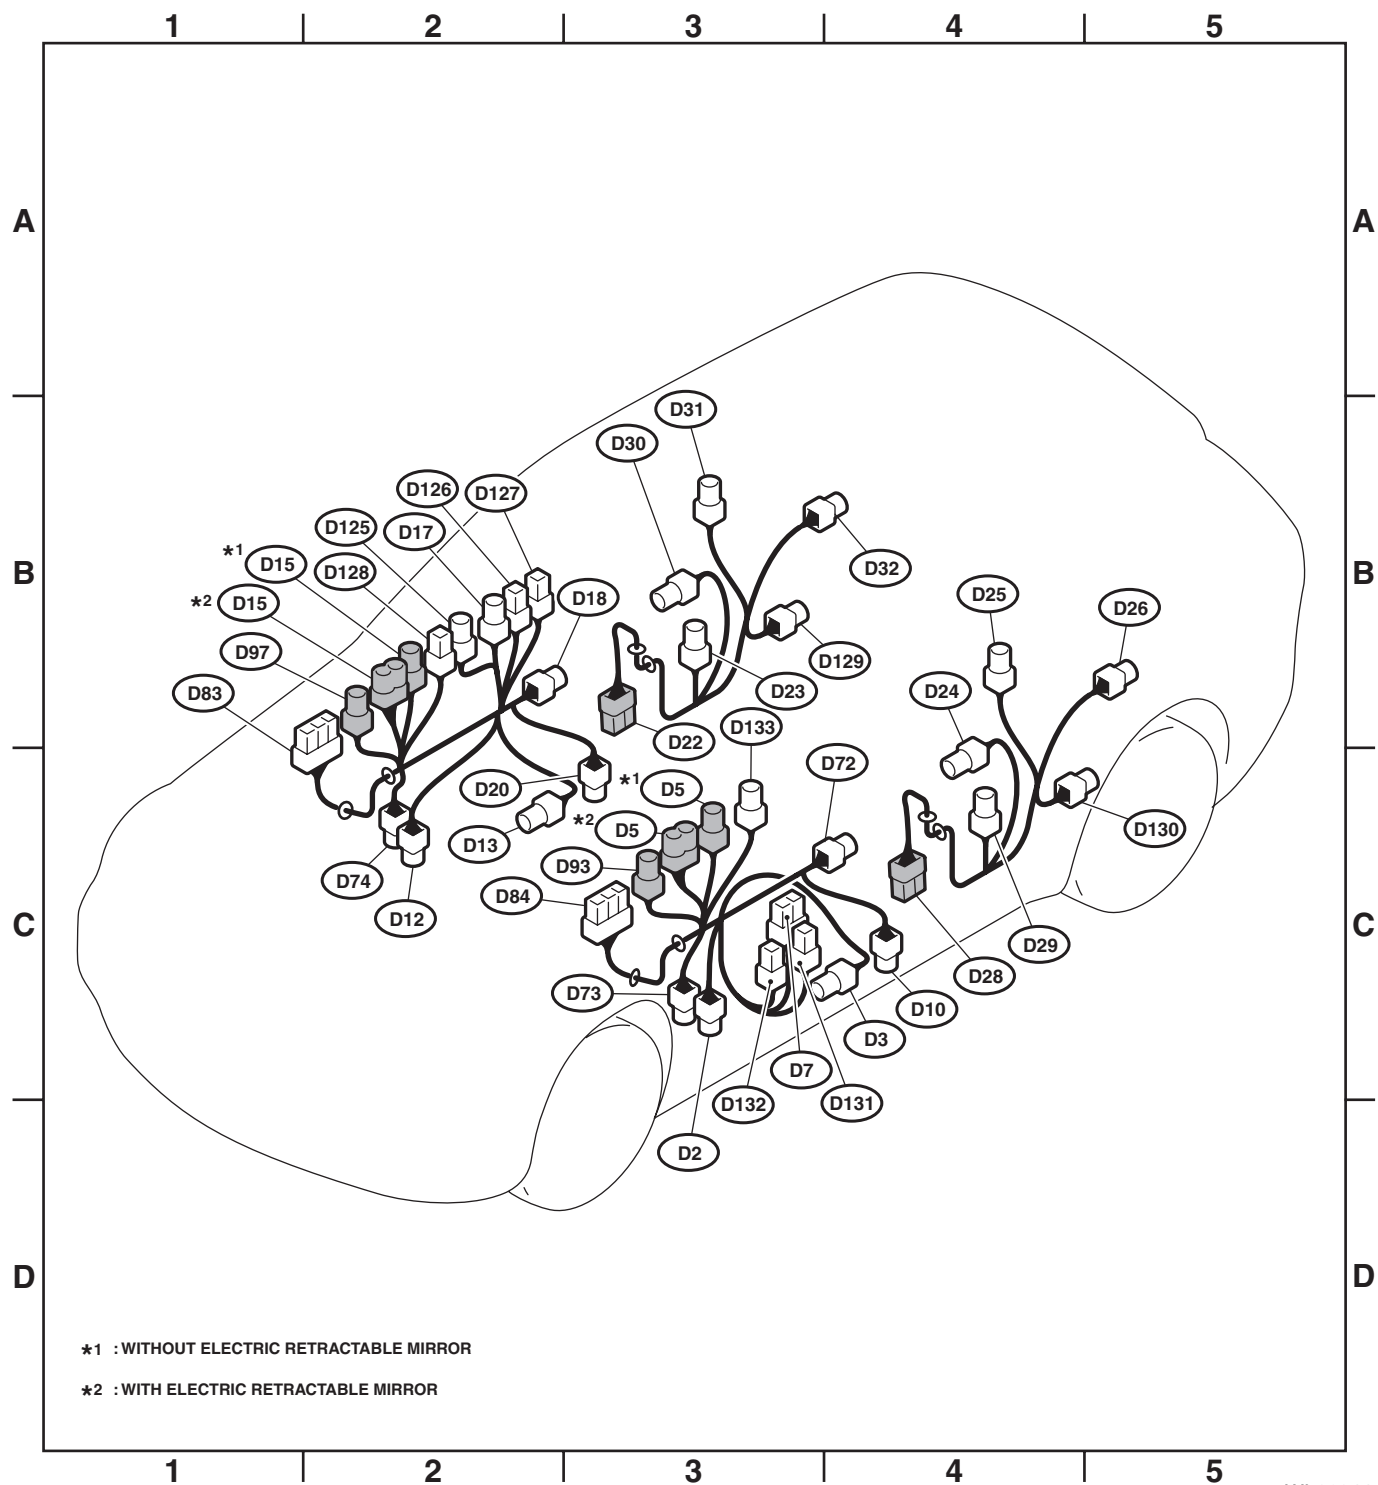

65. Door Cord

A: LOCATION

Connector				Connecting to	
No.	Pole	Color	Area	No.	Description
D2	2	★	C-3		Front door speaker LH
D3	2	Gray	C-4		Front power window motor LH
D5	8	Gray	C-3		Remote control mirror LH (without electric retractable mirror)
	10	★	C-3		Remote control mirror LH (with electric retractable mirror)
D7	16	★	C-3		Power window main switch
D10	2	★	C-4		Front step light LH
D12	2	★	C-2		Front door speaker RH
D13	2	Gray	C-2		Front power window motor RH
D15	8	Gray	B-2		Remote control mirror RH (without electric retractable mirror)
	10	★	B-2		Remote control mirror RH (with electric retractable mirror)
D17	8	★	B-2		Front power window sub switch
D18	4	★	B-2		Front door lock actuator RH
D20	2	★	C-3		Front step light RH
D22	10	★	B-3	R10	Rear wiring harness RH
D23	2	Black	B-3		Rear door speaker RH (model with normal audio)
	2	★	B-3		Rear door speaker RH (model with premium audio)
D24	2	Gray	C-4		Rear power window motor LH
D25	8	★	B-4		Rear power window sub switch LH
D26	4	★	B-5		Rear door lock actuator LH
D28	10	★	C-4	R13	Rear wiring harness LH
D29	2	Black	C-4		Rear door speaker LH (model with normal audio)
	2	★	C-4		Rear door speaker LH (model with premium audio)
D30	2	Gray	B-3		Rear power window motor RH
D31	8	★	B-3		Rear power window sub switch RH
D32	4	★	B-3		Rear door lock actuator RH
D72	4	★	C-4		Front door lock actuator LH
D73	6	★	C-3		Joint connector
D74	6	★	C-2		
D83	25	★	B-2	i101	Instrument panel wiring harness
D84	25	★	C-3	i76	
D93	2	★	C-3		Front door tweeter LH
D97	2	★	B-2		Front door tweeter RH
D125	5	★	B-2		Passenger's seat door lock switch
D126	4	★	B-2		Joint connector
D127	4	★	B-2		
D128	4	★	B-2		
D129	2	★	B-3		Rear step light RH
D130	2	★	C-4		Rear step light LH
D131	4	★	C-3		Joint connector
D132	4	★	C-3		
D133	4	★	C-3		

★ : White or natural color

Door Cord

WIRING SYSTEM

WI-26944