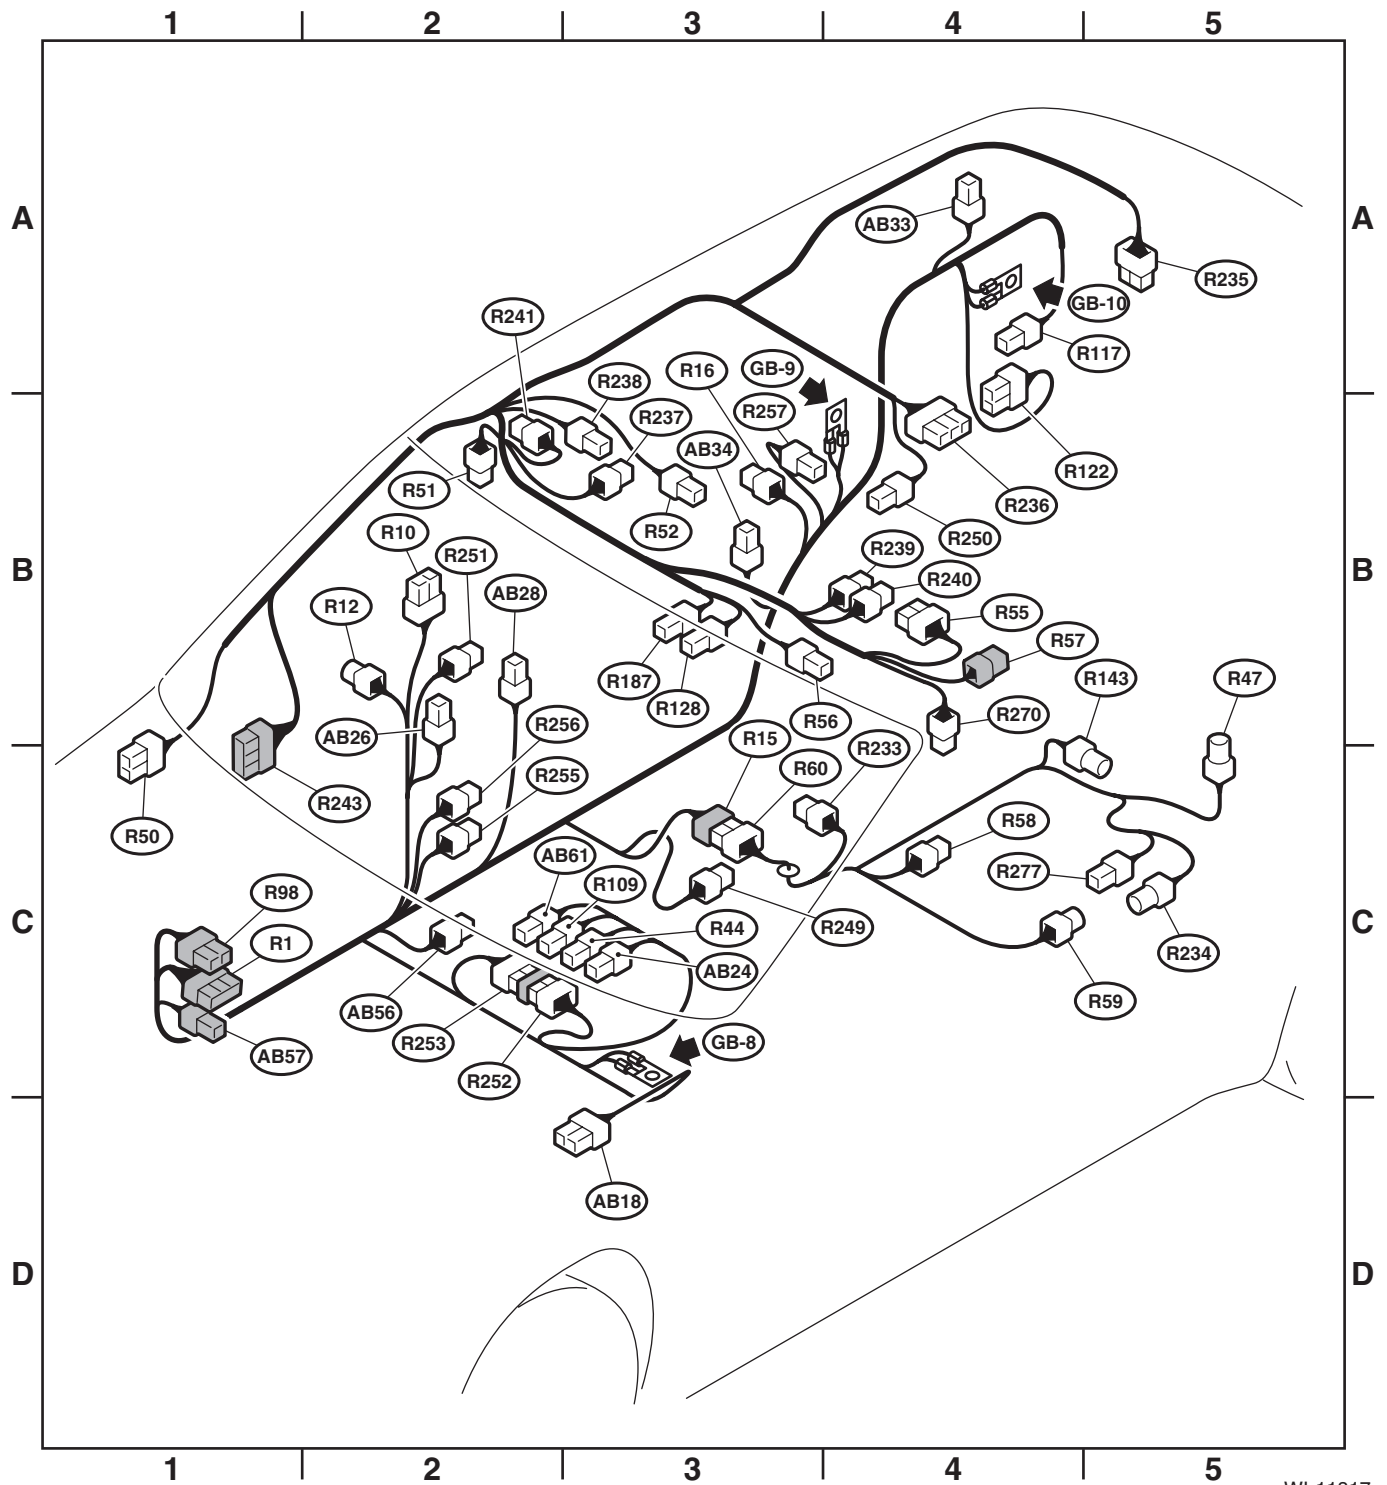

Rear Wiring Harness

WIRING SYSTEM

Connector				Connecting to	
No.	Pole	Color	Area	No.	Description
AB18	20	Yellow	D-3		Airbag control module
AB24	2	Yellow	C-3		Inflator (Side) RH
AB26	2	Black	B-2		Pretensioner RH
AB28	4	Yellow	B-2		Side airbag sensor RH
AB33	2	Black	A-4		Inflator (Curtain) RH
AB34	4	Yellow	B-3		Curtain airbag sensor RH
AB56	3	Brown	C-2		Belt tension sensor (Occupant detection control module)
AB57	2	Yellow	C-1	AB55	Bulkhead harness
AB61	6	Gray	C-2	AB59	Occupant detection control module

Rear Wiring Harness

WIRING SYSTEM

WI-11817