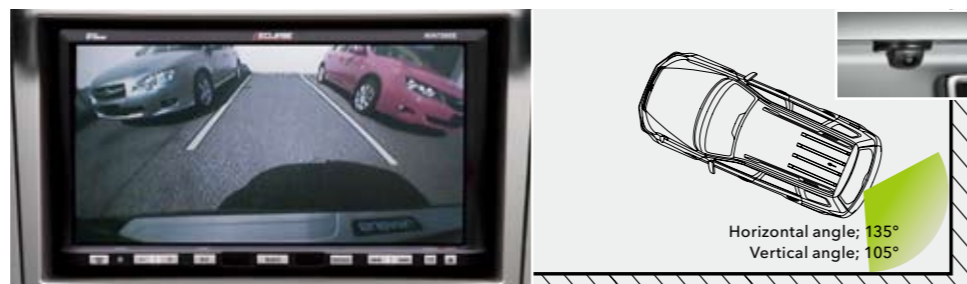

111 | **Rear view camera**
SEFTAJ6100 E

High-resolution 270,000-pixel CCD camera that automatically displays the area around the rear of the car on the navigation screen when the reverse gear is selected. Has a horizontal angle view of 135° and a vertical angle view of 105°. To be used with SEFTFG6104 or SEFTFG6001.

Childseat adaptation chart

	Weight	Age
SUBARU Baby safe plus SUBARU Baby safe ISOFIX base	- 13 kg	0 - 15 M
SUBARU Duo plus	9 - 18 kg	8 M - 4 Y
SUBARU KIDFIX SUBARU KID	15 - 36 kg	3 Y - 12 Y