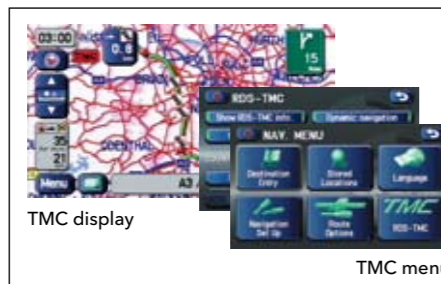

109 | **TMC unit (DVD Navigation)**
H001EFG301 W

Provides traffic information and alternative routes avoiding traffic jams.
*For DVD Navigation. AV tray required.