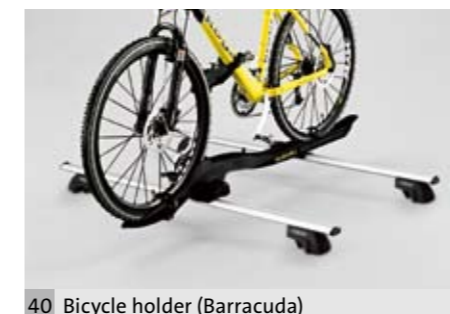

36 Kayak attachment
E361EAG600
For 1 kayak.
*Carrier base required.

37 Ski attachment (Maximum 6 sets)
E361EAG550
For 6 sets of skis or 4 snowboards.
Usable width: 640 mm.
*Carrier base required.

38 Ski attachment (Maximum 4 sets)
E361EAG500
For 4 sets of skis or 2 snowboards.
*Carrier base required.

39 Bicycle holder (Basic)
E365ESC100
Fits perfectly on the carrier base.
*Carrier base required.

40 Bicycle holder (Barracuda)
E361ESA501
Bike holder with aerodynamic design, easy bike installation.
*Carrier base required.