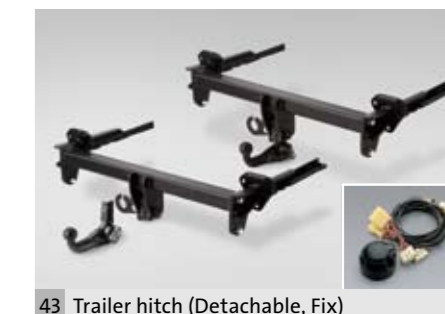

39 Bicycle holder (Basic)
E365ESC100
Fits perfectly on the carrier base.
*Carrier base required.

40 Bicycle holder (Barracuda)
E361ESA501
Bike holder with aerodynamic design, easy bike installation.
*Carrier base required.

41 Rear bicycle holder (2 bikes)
E365EFG600 / E365EFG700
Transports 2 bikes on tow ball.
*Trailer hitch needed.
E365EFG600: for 7 pin, E365EFG700: for 13 pin.

42 Rear bicycle holder (3 bikes)
E365EFG800 / E365EFG900
Transports 3 bikes on tow ball.
*Trailer hitch needed.
E365EFG800: for 7 pin, E365EFG900: for 13 pin.