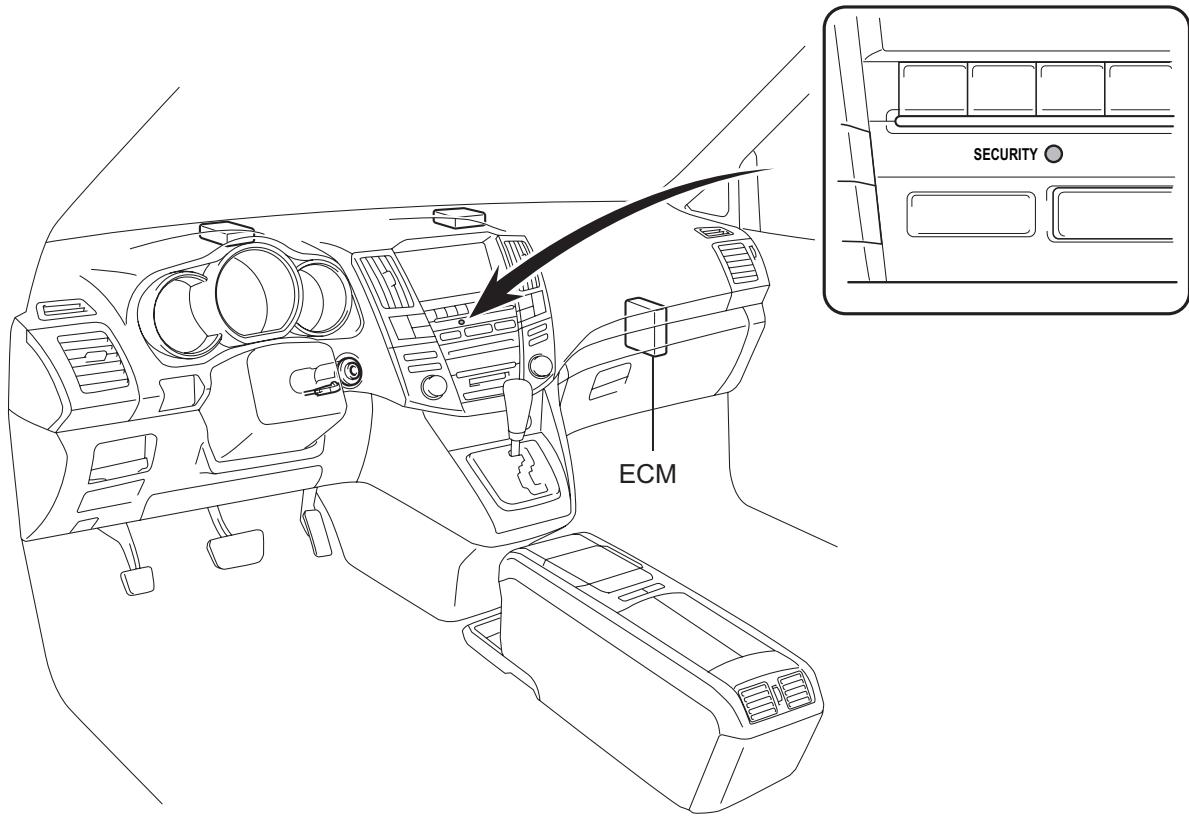

## COMPONENTS

ES

Y

B119171E01

GLOVE COMPARTMENT DOOR ASSEMBLY

INSTRUMENT PANEL UNDER COVER SUB-ASSEMBLY NO.2