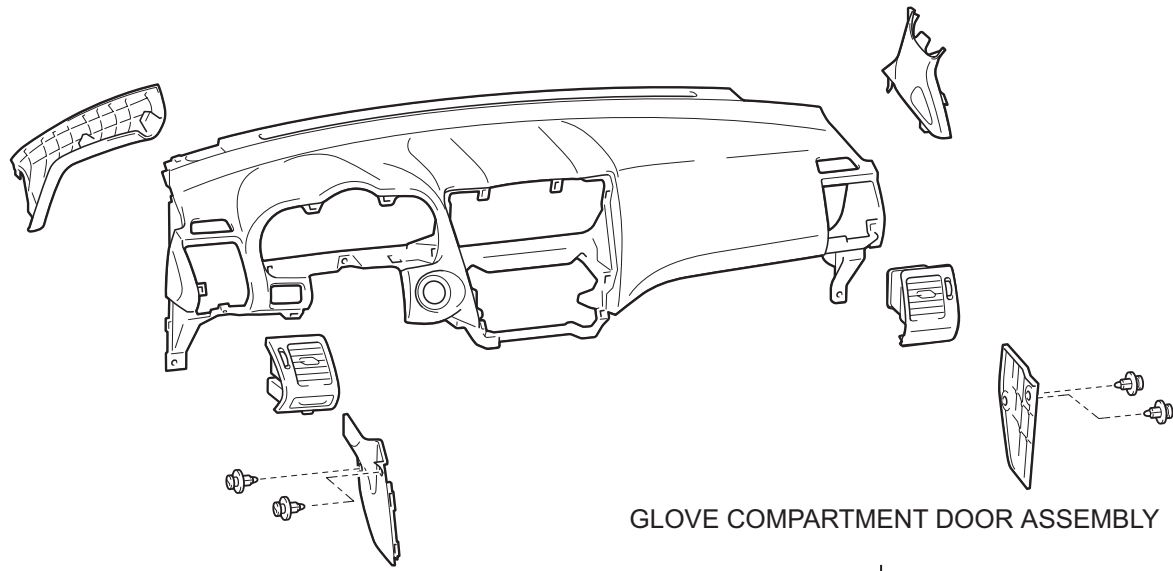

## COMPONENTS

ES

Y

B119171E01

GLOVE COMPARTMENT DOOR ASSEMBLY

INSTRUMENT PANEL UNDER COVER SUB-ASSEMBLY NO.2