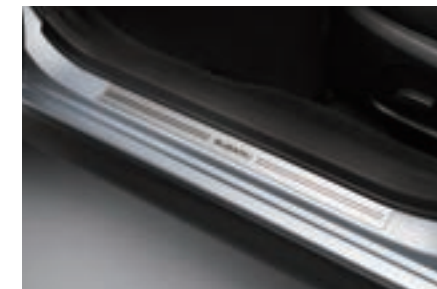

56 Side Sill Moulding
SEBDFJ3500
Stylish mouldings with Subaru logo to enhance the appearance of the side sill area.