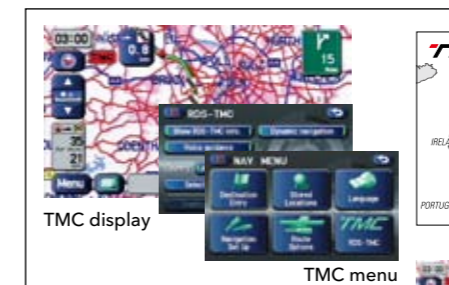

94 | TMC unit (DVD Navigation)
H001EFG301 W
Provides traffic information and alternative routes avoiding traffic jams.
*For DVD Navigation. AV tray required.