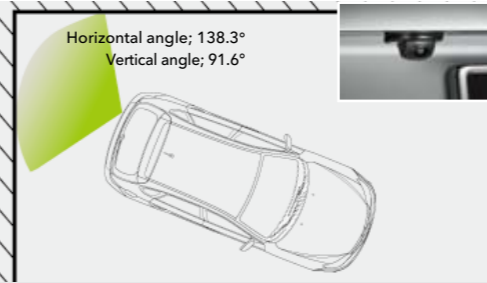

**88 Rear view camera**  
H0010SC150  
High-resolution 250,000-pixel CCD camera that automatically displays the area around the rear of the car on the navigation screen when the reverse gear is selected. Has a horizontal angle view of 138.3° and a vertical angle view of 91.6°.  
\*To be installed with DVD-Navigation. Installation kit required.